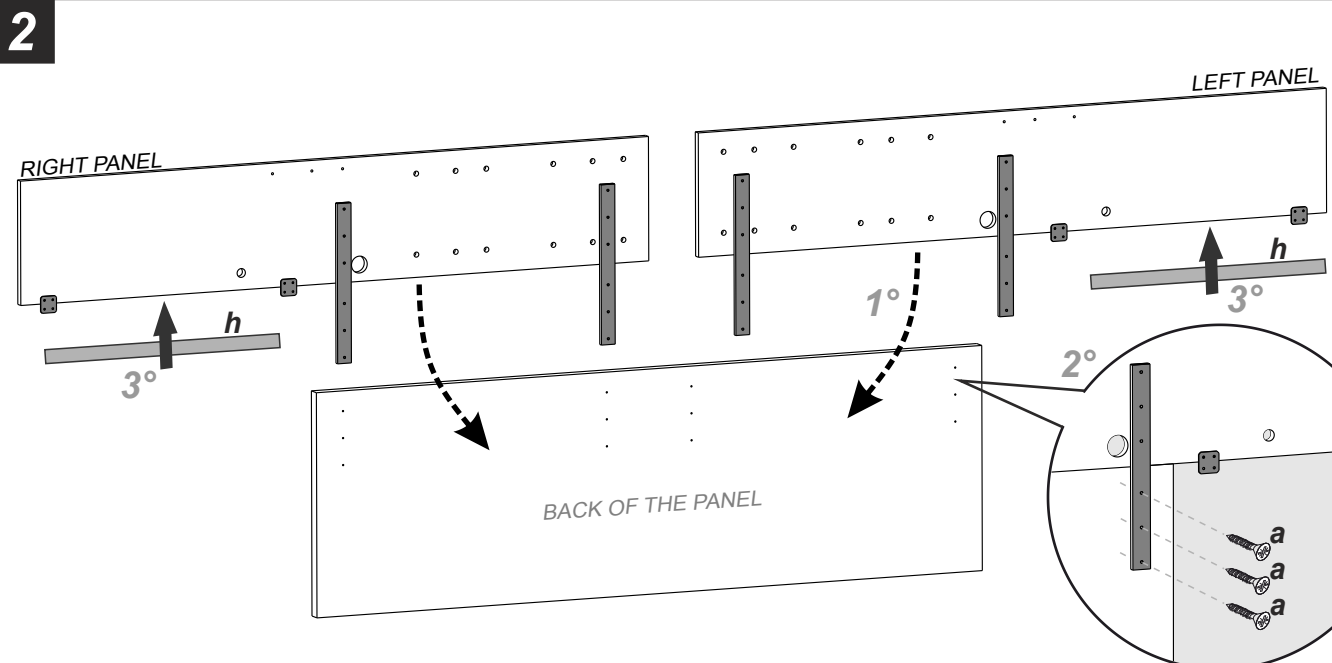

ONDA / PLATINUM BED QS / 160 / 180 / KS

a x24	b x16	c x4	d x2
 TSP 4x25	 TSP 4x18		 TSP 3.5x35
e x8	f x4	g x4	h x2
 TBL 8Mx50		 TSP 4x20	

1 RIGHT PANEL (REPEAT FOR LEFT PANEL)

3

"QS/160" POSITION

"180" POSITION