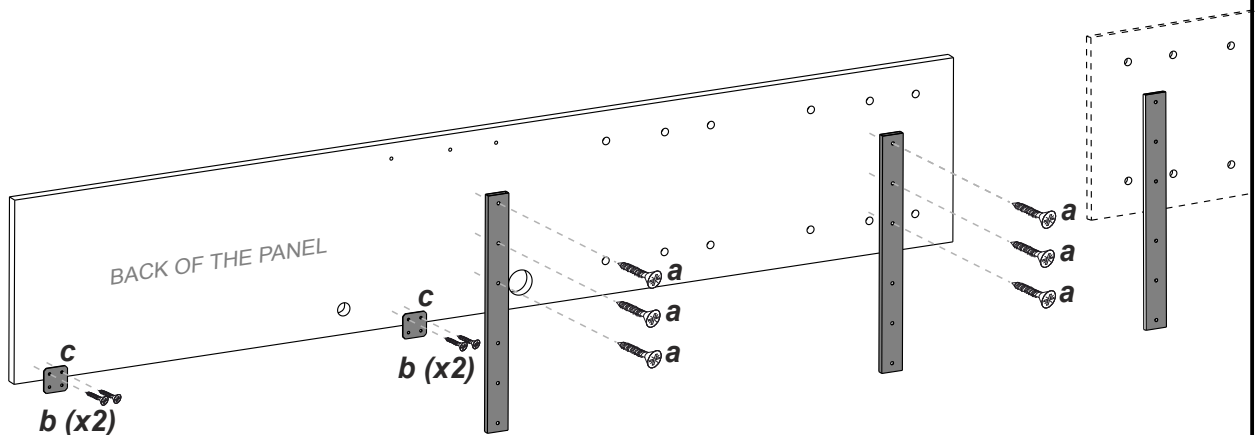

ONDA / PLATINUM BED QS / 160 / 180 / KS

a x24	b x16	c x4	d x2
 TSP 4x25	 TSP 4x18		 TSP 3.5x35
e x8	f x4	g x4	h x2
 TBL 8Mx50		 TSP 4x20	

1 RIGHT PANEL (REPEAT FOR LEFT PANEL)

3

"QS/160" POSITION

"180" POSITION