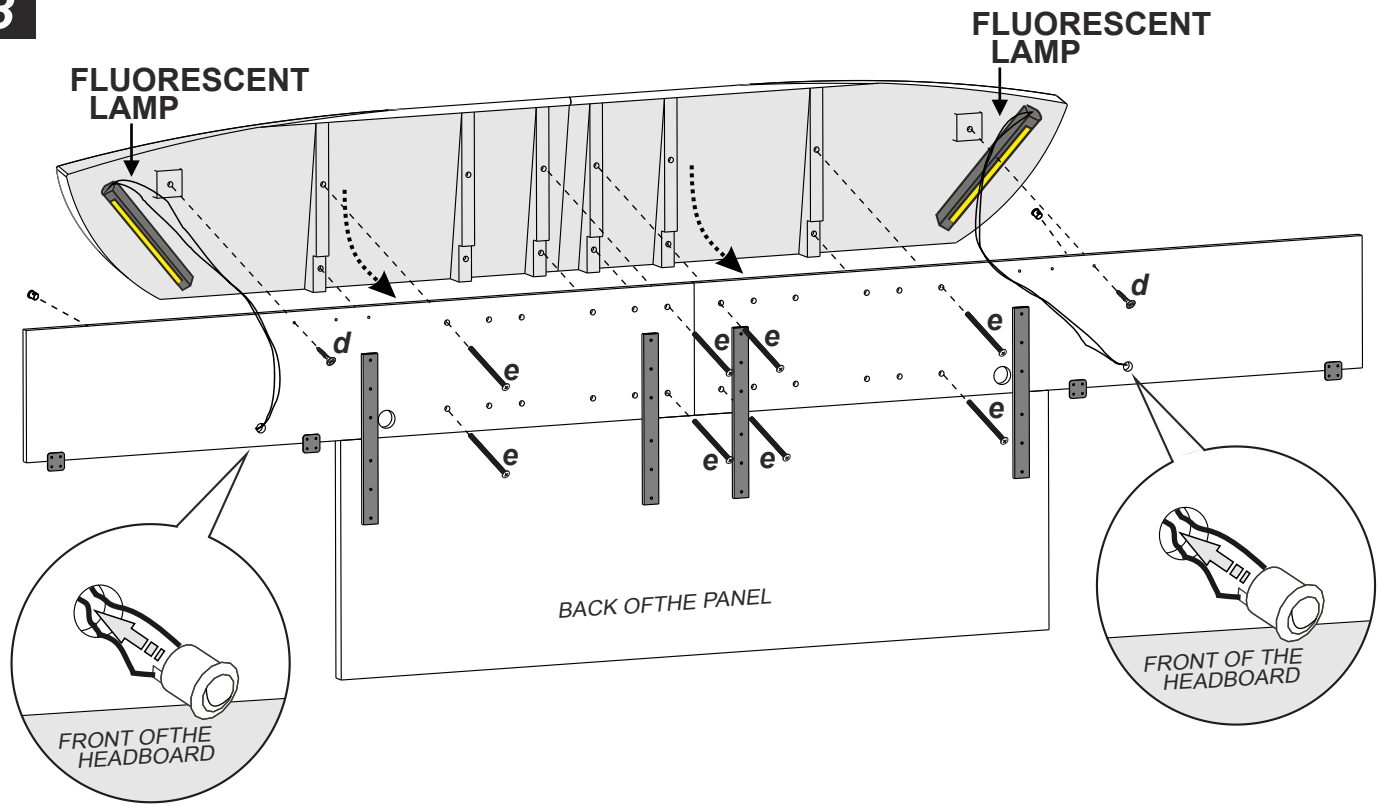

ONDA / PLATINUM BED QS / 160 / 180 / KS

a x24	b x16	c x4	d x2
 TSP 4x25	 TSP 4x18		 TSP 3.5x35
e x8	f x4	g x4	h x2
 TBL 8Mx50		 TSP 4x20	

1 RIGHT PANEL (REPEAT FOR LEFT PANEL)

3

"QS/160" POSITION

"180" POSITION