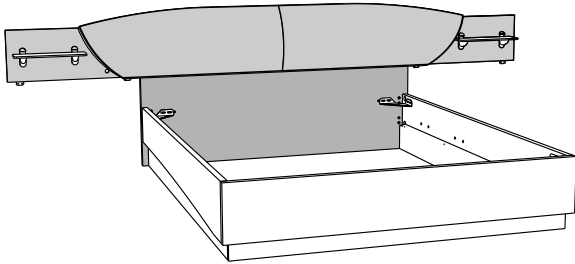

ONDA / PLATINUM BED QS / 160 / 180 / KS

a x24	b x16	c x4	d x2
 TSP 4x25	 TSP 4x18		 TSP 3.5x35
e x8	f x4	g x4	h x2
 TBL 8Mx50		 TSP 4x20	

1 RIGHT PANEL (REPEAT FOR LEFT PANEL)

3

"QS/160" POSITION

"180" POSITION