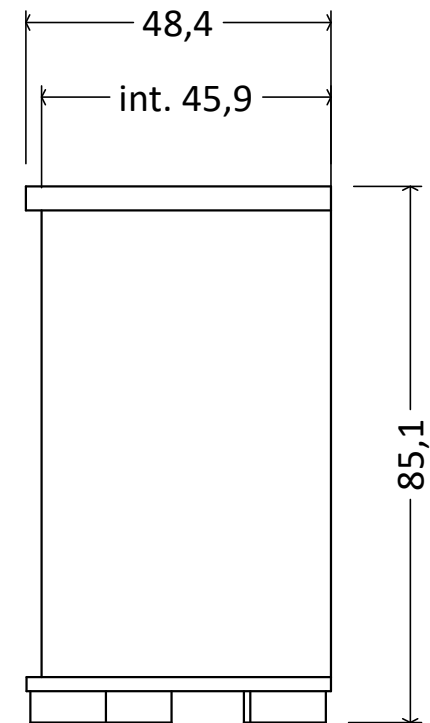

FRONTAL VIEW

LATERAL VIEW

CODE: LIDWHB401	SCALE: 1:12 / CM
ITEM: LISA BASE 4/A	
COLLECTION: LISA DAY	